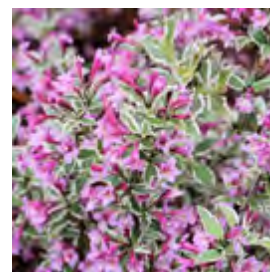

Midnight Sun

Weigela florida 'Verweig9' PP

35146

H: 1-2' W: 1-2'

Full sun

ZONE 4

Pink, trumpet-shaped, flowers in spring on a neat and tidy mound. Glossy foliage is fiery orange, red, and green that lasts through autumn. Prefers full sun with moist, well-drained soil. Deer resistant.

Weigela

My Monet® Purple Effect

Weigela florida 'Verweig8' PPAF

H: 18-30" W: 18-30"

Sun/part shade

ZONE 4

This naturally neat and tidy mound grows slightly larger than the original My Monet® with purple hues in the foliage. Heavier blooms of lavender-pink flowers in late spring.

Rainbow Sensation™

Weigela florida 'Kolmagira'

PP 20,384

H: 3-4' W: 3-4'

Full sun

ZONE 4

Compact, rounded growth habit with dense clusters of tubular, soft pink flowers in May, attracting hummingbirds to the garden. Yellow and green variegated foliage is attractive all season long.