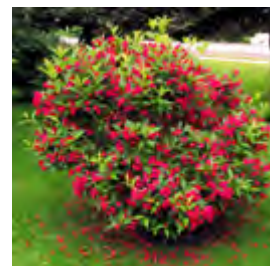

Red Prince

Weigela florida 'Red Prince'

H: 5-6' W: 5-6'

Full sun

ZONE 4

Bright red, tubular flowers are abundant in early summer and rebloom sporadically until fall. Flowers hold their color as they age. Foliage is green on upright, arching branches.