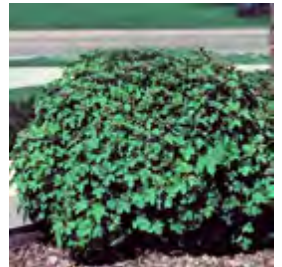

Blue Muffin®

Viburnum dentatum 'Chistom'

H: 5-7' W: 5-7'

Sun/shade

ZONE 3

Compact Arrowwood type with beautiful flat-topped white flower clusters in spring, then clusters of rich blue berries in summer. Glossy green, serrated leaves turn orange to burgundy-purple in fall. Tolerates wet soil.

Compact American

Viburnum trilobum 'Bailey'

H: 5-6' W: 5-6'

Sun/shade

ZONE 2

Compact form of the American Cranberry with a more dense, slightly broader form and fiery red fall color. White, flat-topped flower clusters bloom in June and are followed by bright red berries. Tolerates wet or dry.

Dwarf European

Viburnum opulus 'Nanum'

H: 2-3' W: 2-4'

Sun/part shade

ZONE 4

No pruning required to maintain the dense, mounded habit. White flowers are sporadic and fruitless. Small, three-lobed, maple leaf-like, dark green leaves emerge red-tinged and have a green to reddish-purple fall color.

Mohican

Viburnum lentana 'Mohican'

H: 6-8' W: 6-8'

Sun/part shade

ZONE 4

Compact, rounded form with creamy white, flat-topped flowers in spring, followed by orange-red fruit in early July lasting a month before turning black in fall. Dark green foliage turns purplish-red in fall.