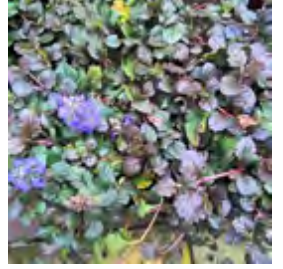

## **Bronze Beauty**

*Ajuga reptans 'Bronze Beauty'*

H: 3-4" W: 18"

Shade

**ZONE 3**

Mat-like spreader with deep bronze, semi-evergreen foliage. In spring, blue-violet flowers are sprinkled throughout.

## **Burgundy Glow**

*Ajuga reptans 'Burgundy Glow'*

H: 4-6" W: 18"

Shade

**ZONE 3**

Foliage is multicolored with white, pink, and green and forms a spreading mat. Purple to blue flowers bloom from April to June.